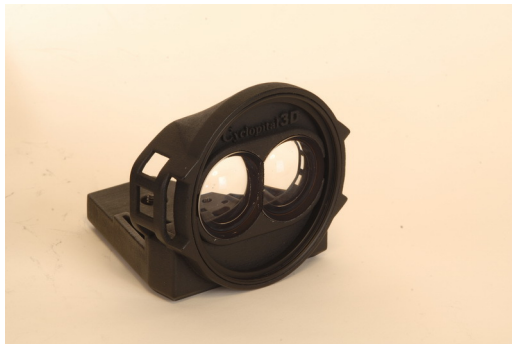

## 25mm Wide-Angle Lenses for JVC 3D Camcorders GS-TD1 & GY-HMZ1U ProHD

### Expand the potential of your 3D camcorder!

- 86mm lens ring attachment allows you to add accessory optics of your choosing: lens hood, neutral density filters, polarizers, matte-box or other specialized attachments!

The Cyclopital3D Wide-angle lens allows you to vary your techniques by extending the field of view (FOV) to 72 degrees and enabling the use of a multitude of accessory filters, lenses and other attachments.

#### Features and Benefits:

- Widens the field of view (FOV) to 72 degrees
- Add neutral density filters, polarizing filters, gradient filters, lens hoods, matte-box, or other specialized attachments
- Built in 86mm lens ring may be stepped up or down
- Easily attaches to the tripod mount of the camcorder
- Wide-Angle Lens hood and Lens cap included